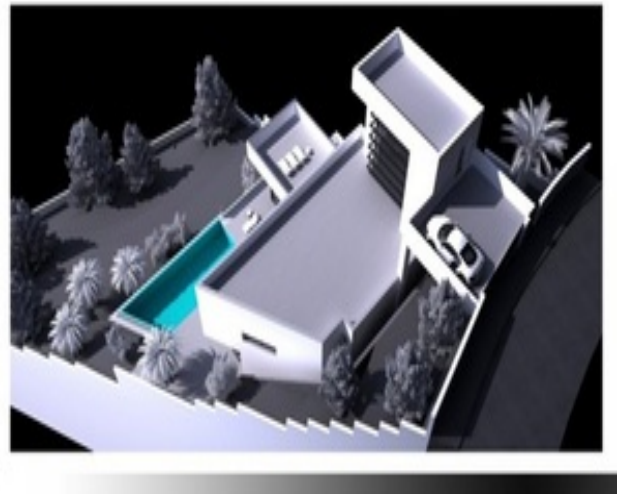

Demo Estates
Properties for sale in Demo Land

3 bedroom Plot for sale in Altea

€1,548,000

Reference: 221273

☎ 01234 567 8910

🌐 www.demoestates.co.uk

✉ info@example.com