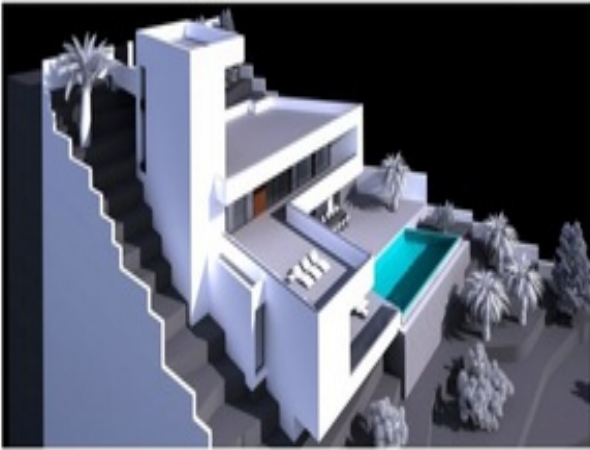

Properties for sale in Demo Land

Key Features

- 3 bedrooms
- 3 bathrooms
- 456 m² build
- 1461 m² plot
- Swimming Pool: Yes

Description

Villa Arina is a designer villa to be built in the famous urbanization of Altea Hills, Costa Blanca.

Altea Hills has 24-hr security and is located just a few minutes away from the center of Altea, the marina of Mascarat and the golf course in Sierra de Altea. The villa offers optimum privacy and a beautiful open view of the Mediterranean Sea. The basement houses the technical room, sauna with shower and dressing room, a bar-bodega with seating areas and with an acclimatized wine cabinet and space for a gym. Ground floor there is a spacious L-shaped living room with fireplace, dining area, modern lacquered open-plan kitchen with cooking island and breakfast bar with a selection of high-quality appliances. Guest toilet and access to the terrace with private swimming pool and Jacuzzi.

1st floor is the master bedroom with dressing room and bathroom with hydro massage bath, walk-in shower, double wash hand basin with vanity unit and separate toilet. Two guest bedrooms, guest bathroom with toilet, double sink, bath and large walk-in shower. Close to all amenities. The entrance is located at street level. All floors are accessible via a decorative staircase and a personalized lift. The villa will be finished to a very high standard. Within the price, the client is offered choices for the finishing of the villa. Villa size 456m² + 246 m² open terraces, plot 1460,90m², 3 bedrooms with walk-in closets, stone walls, central air conditioning, central gas/oil or underfloor heating, domotic system, burglar alarm, double carport 46m², LED ...